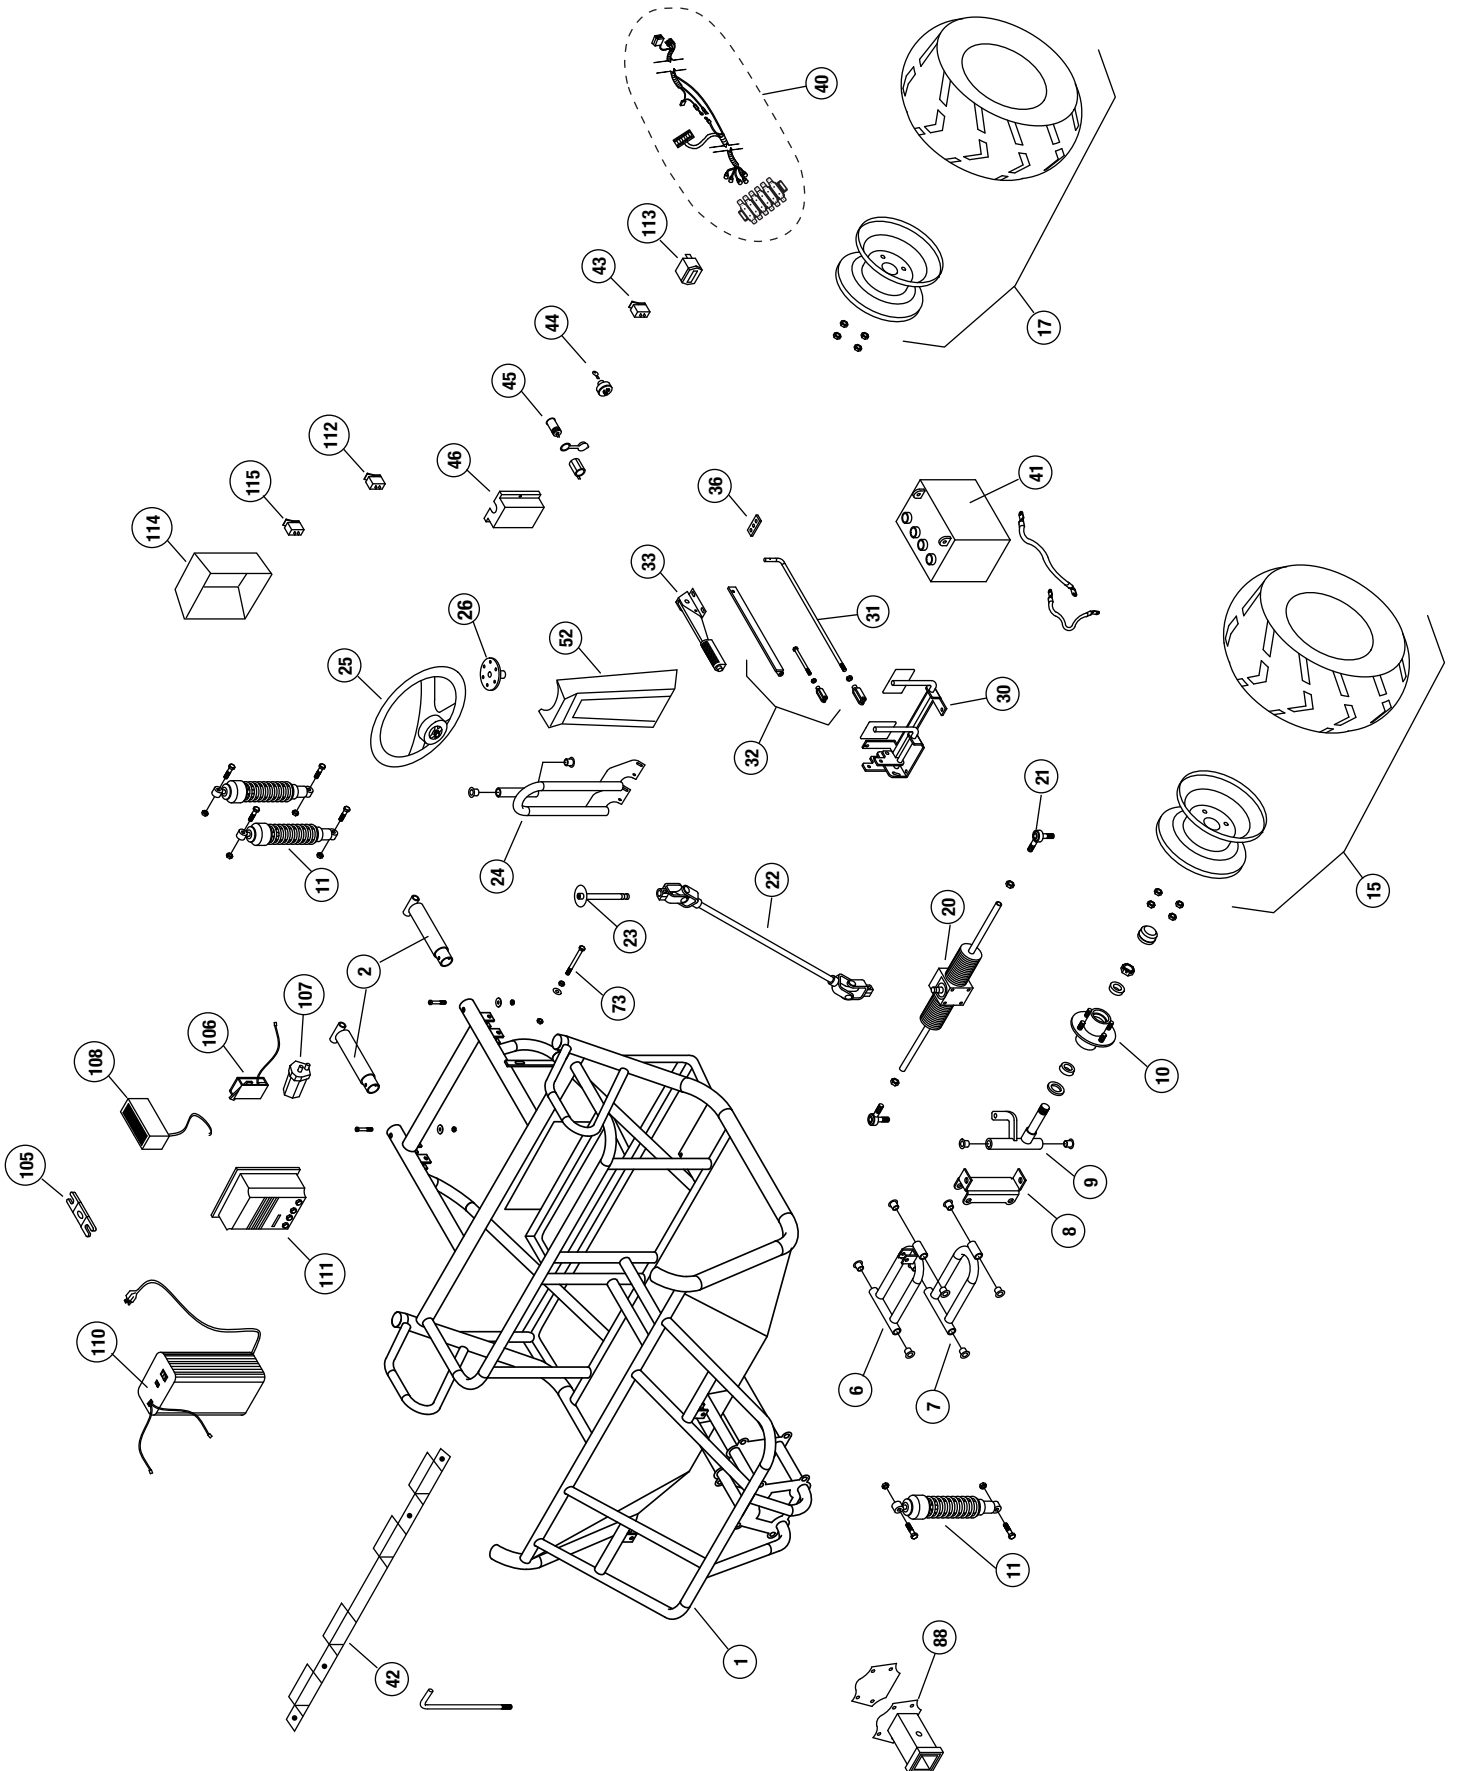

CW48V / BD48V / JB48V
48 VOLT ELECTRIC

NOTE:

Some part numbers vary by serial number.
The serial number is located on a brass tag
beneath the dump bed on the driver side.

BODY

FRAME

NOTE: parts denoted as left or right hand are from driver's point of view.