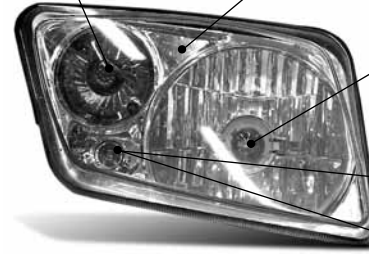

Bulb: Sealed housing
no bulb available

Assembly: p/n 14768
(4" round)

Light assembly: p/n 2-70158
(5" round)

Amber reflector: p/n 14784
(2 1/4" Round)

Bulb: p/n 2-70122

Plastic insert: p/n "Driver Side" 15944 (inner bezel)
15946 (outer bezel)

Plastic insert: p/n "Passenger Side" 15943 (inner bezel)
15945 (outer bezel)

Bulb: p/n 15304
Light assembly: p/n 2-70153 (driver side)
Light assembly: p/n 2-70154 (passenger side)

Bulb: p/n 2-70146

Twist-in Bulb:
Sylvania 1891 or equivalent

Depending on your year of manufacture,
this housing either has a "push-in" or "twist-in" bulb

Push-in Bulb:
Sylvania 2825 or equivalent

Measurements are taken from left to right of the visible portion of the lens