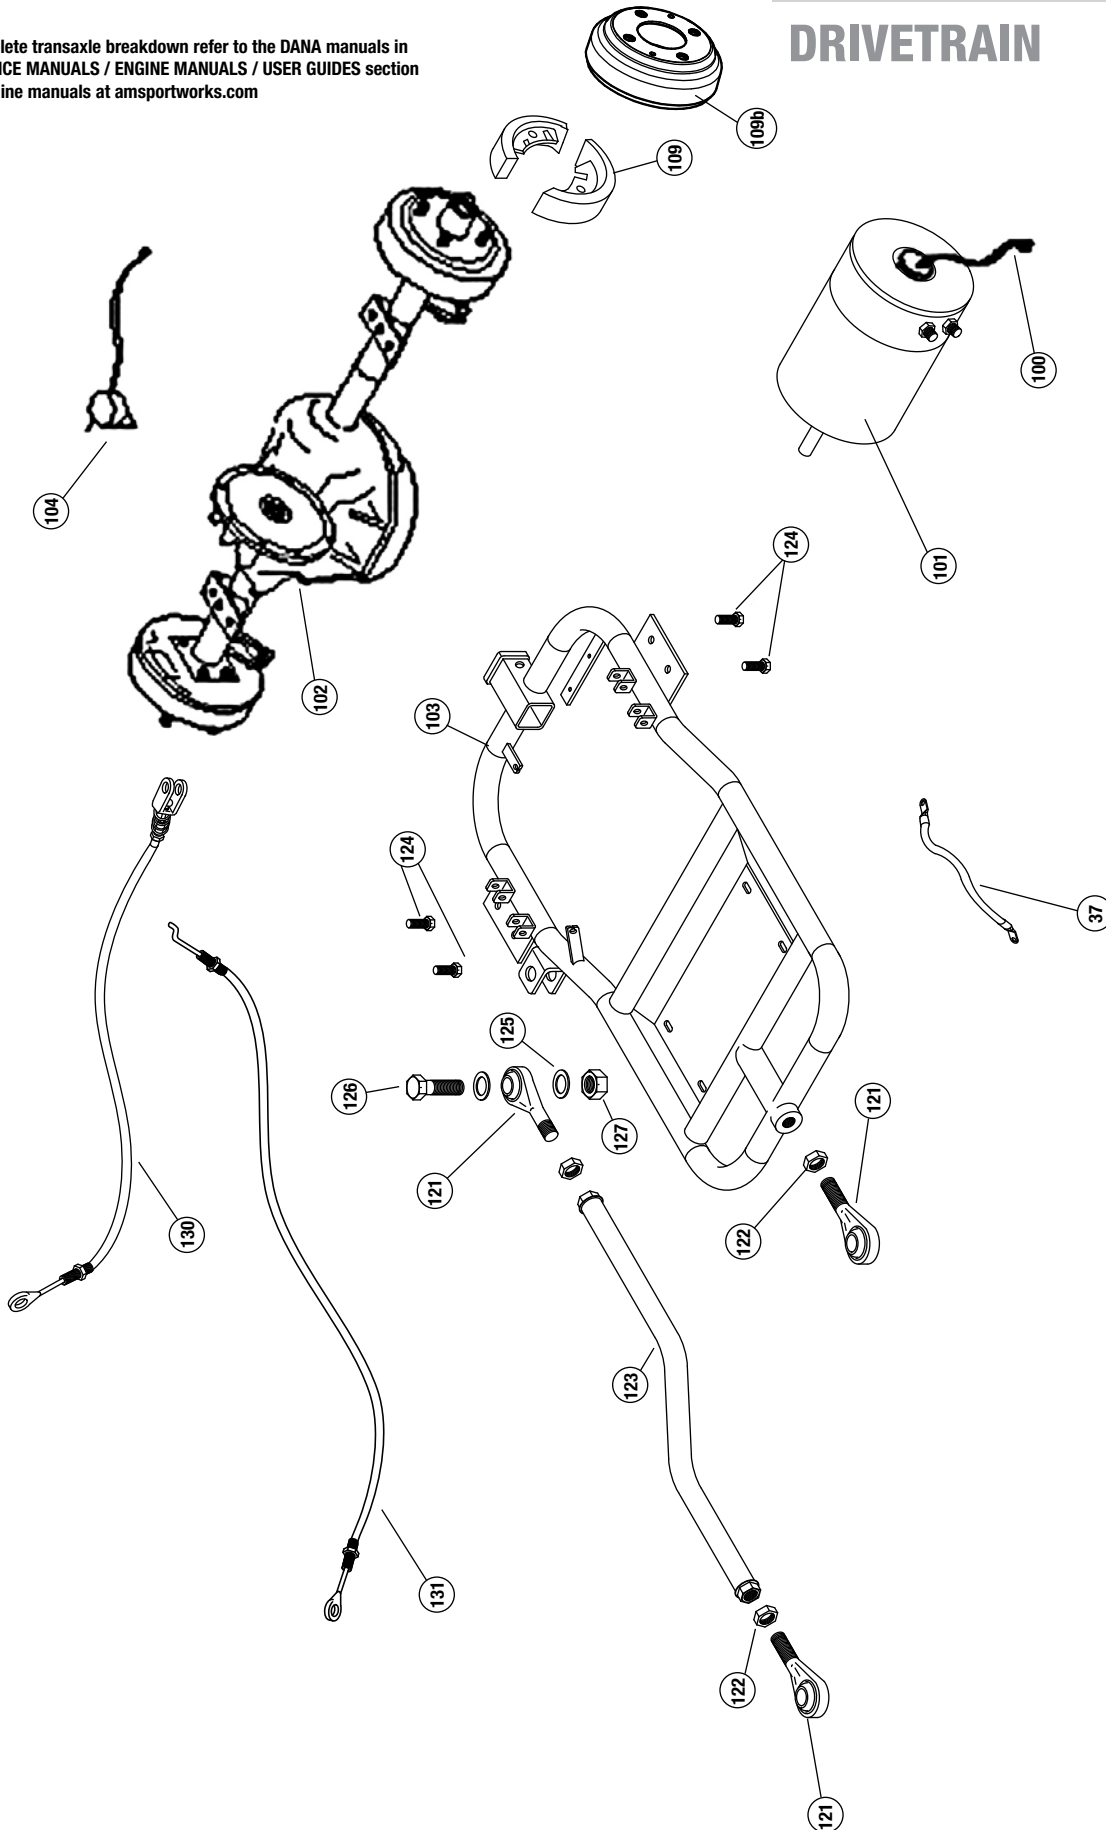

For complete transaxle breakdown refer to the DANA manuals in the SERVICE MANUALS / ENGINE MANUALS / USER GUIDES section of the online manuals at amsportworks.com

DRIVETRAIN