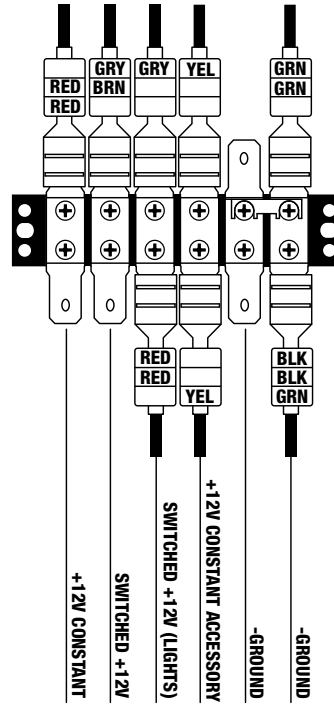

KOHLER® Engines 277cc Wiring Diagram

HONDA 390cc Wiring Diagram

the rectifier wiring may vary
by engine manufacturer

SUBARU

265cc Wiring Diagram

VANGUARD COMMERCIAL POWER 479cc Wiring Diagram

SUBARU 653cc Wiring Diagram

48VOLT 2WD Wiring Harness Diagram

LSV 48V Wiring Harness

Note wire color change @ rear lights on early models

WIRING DIAGRAM Gas / Electric Hybrid

WIRING DIAGRAM Terminal Blocks

650cc / 479cc
GASOLINE MODELS

Honda
GASOLINE MODELS

265cc / 277cc
GASOLINE MODELS

48 Volt

ELECTRIC MODELS