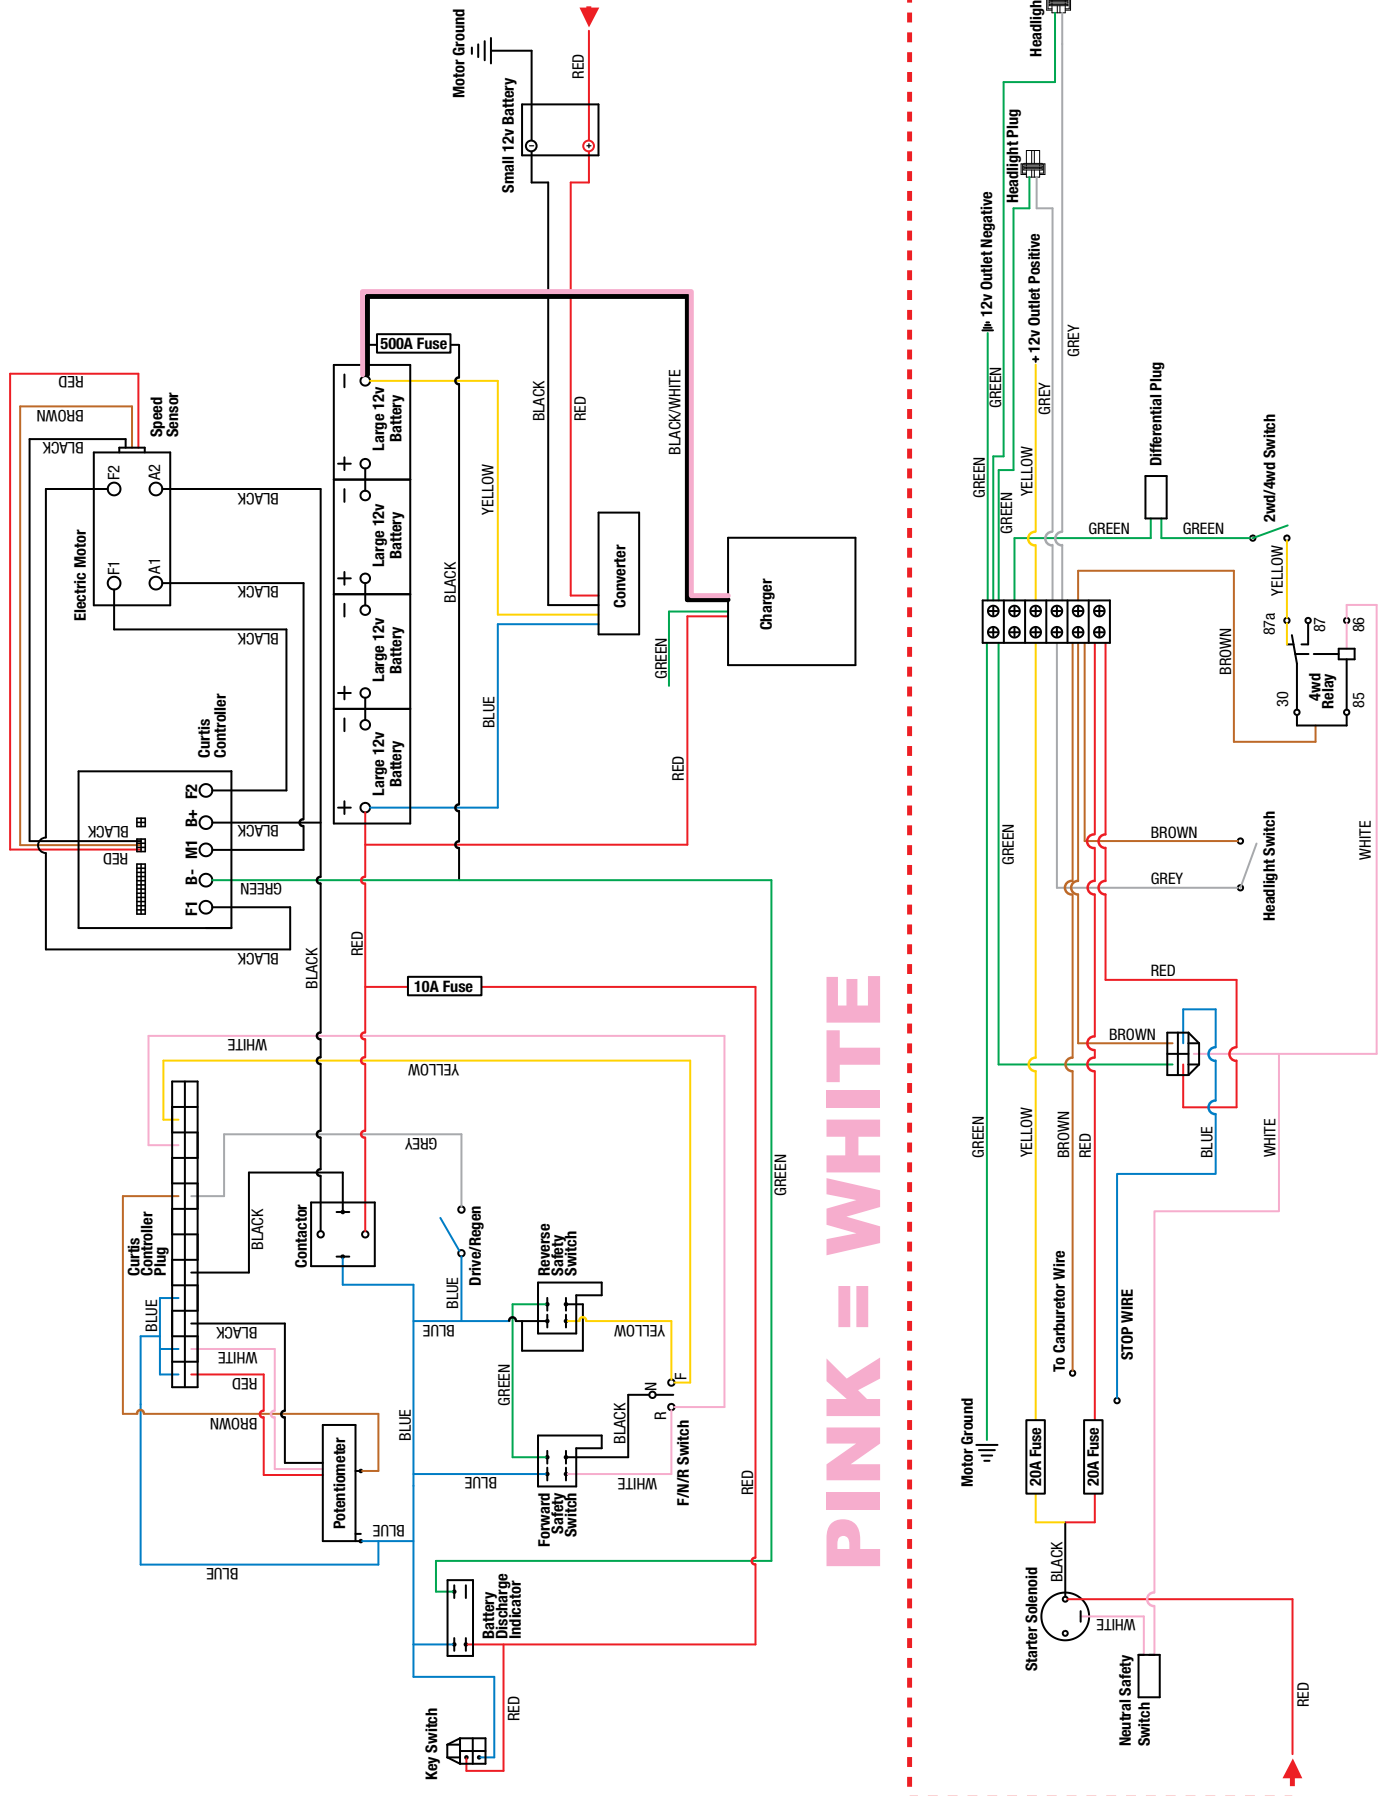

KOHLER® Engines 277cc Wiring Diagram

HONDA 390cc Wiring Diagram

the rectifier wiring may vary
by engine manufacturer

SUBARU

265cc Wiring Diagram

VANGUARD COMMERCIAL POWER 479cc Wiring Diagram

SUBARU 653cc Wiring Diagram

48VOLT 2WD Wiring Harness Diagram

LSV 48V Wiring Harness

Note wire color change @ rear lights on early models

WIRING DIAGRAM Gas / Electric Hybrid

WIRING DIAGRAM Terminal Blocks

650cc / 479cc
GASOLINE MODELS

Honda
GASOLINE MODELS

265cc / 277cc
GASOLINE MODELS

48 Volt

ELECTRIC MODELS