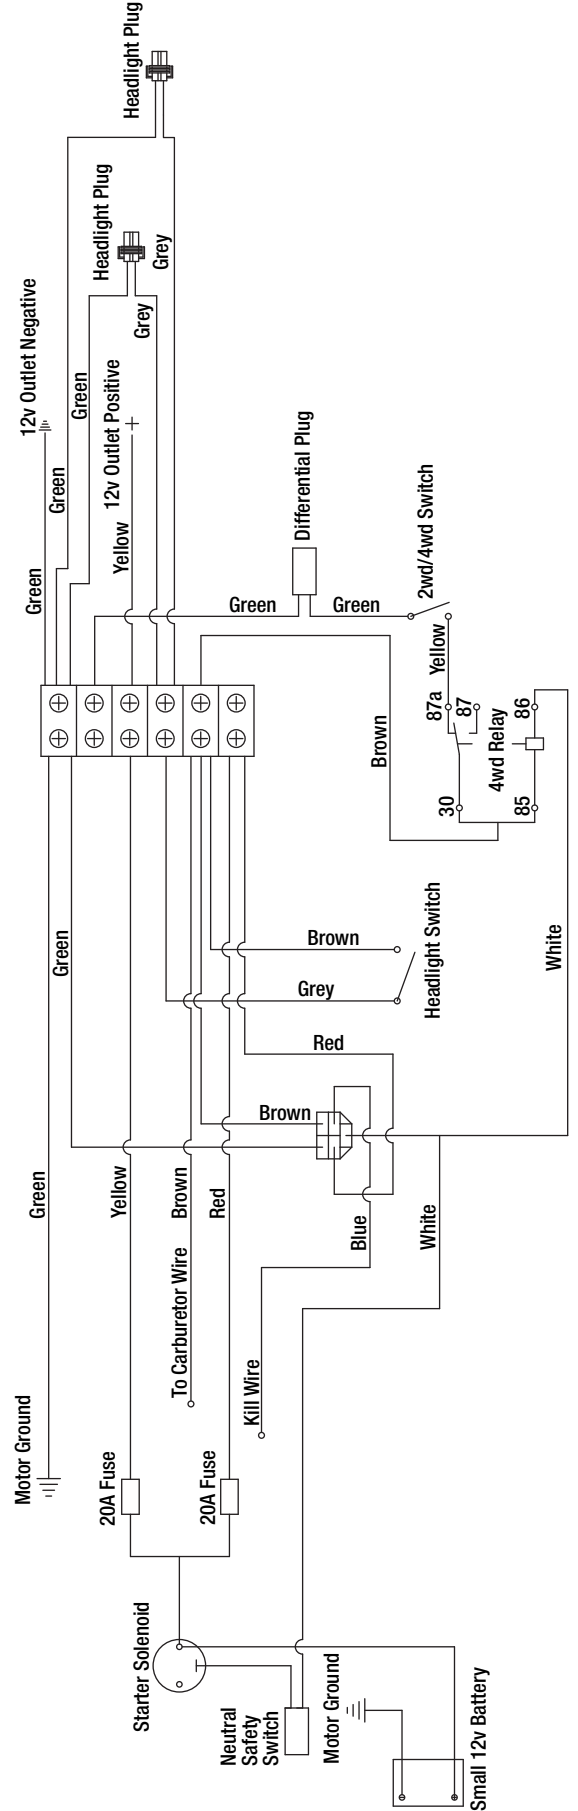

KOHLER® Engines 277cc Wiring Diagram

HONDA 390cc Wiring Diagram

the rectifier wiring may vary
by engine manufacturer

SUBARU

265cc Wiring Diagram

VANGUARD COMMERCIAL POWER 479cc Wiring Diagram

SUBARU 653cc Wiring Diagram

48VOLT 2WD Wiring Harness Diagram

LSV 48V Wiring Harness

Note wire color change @ rear lights on early models

WIRING DIAGRAM Gas / Electric Hybrid

WIRING DIAGRAM Terminal Blocks

650cc / 479cc
GASOLINE MODELS

Honda
GASOLINE MODELS

265cc / 277cc
GASOLINE MODELS

48 Volt

ELECTRIC MODELS