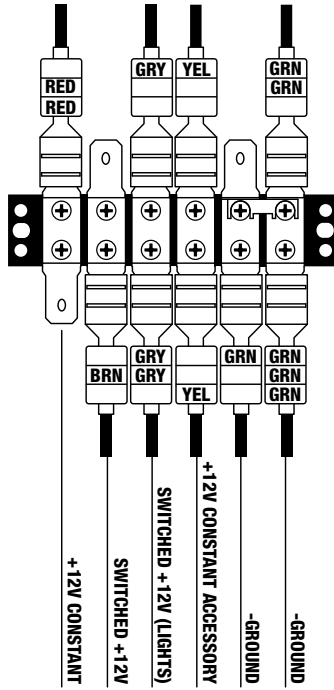

KOHLER® Engines 277cc Wiring Diagram

HONDA 390cc Wiring Diagram

the rectifier wiring may vary
by engine manufacturer

SUBARU

265cc Wiring Diagram

VANGUARD COMMERCIAL POWER 479cc Wiring Diagram

SUBARU 653cc Wiring Diagram

48VOLT 2WD Wiring Harness Diagram

LSV 48V Wiring Harness

Note wire color change @ rear lights on early models

WIRING DIAGRAM Gas / Electric Hybrid

WIRING DIAGRAM Terminal Blocks

650cc / 479cc
GASOLINE MODELS

Honda
GASOLINE MODELS

265cc / 277cc
GASOLINE MODELS

48 Volt

ELECTRIC MODELS