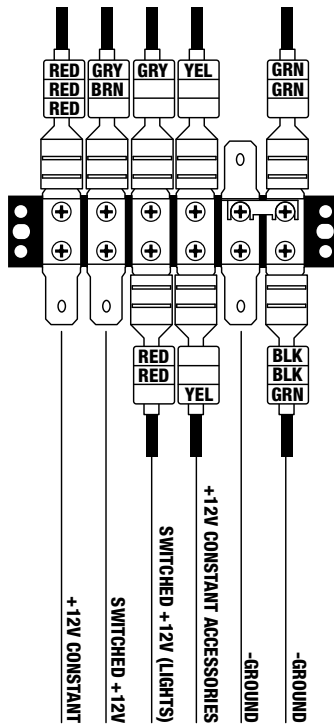

KOHLER® Engines 277cc Wiring Diagram

HONDA 390cc Wiring Diagram

the rectifier wiring may vary
by engine manufacturer

SUBARU

265cc Wiring Diagram

VANGUARD COMMERCIAL POWER 479cc Wiring Diagram

SUBARU 653cc Wiring Diagram

48VOLT 2WD Wiring Harness Diagram

LSV 48V Wiring Harness

Note wire color change @ rear lights on early models

WIRING DIAGRAM Gas / Electric Hybrid

WIRING DIAGRAM Terminal Blocks

650cc / 479cc
GASOLINE MODELS

Honda
GASOLINE MODELS

265cc / 277cc
GASOLINE MODELS

48 Volt

ELECTRIC MODELS