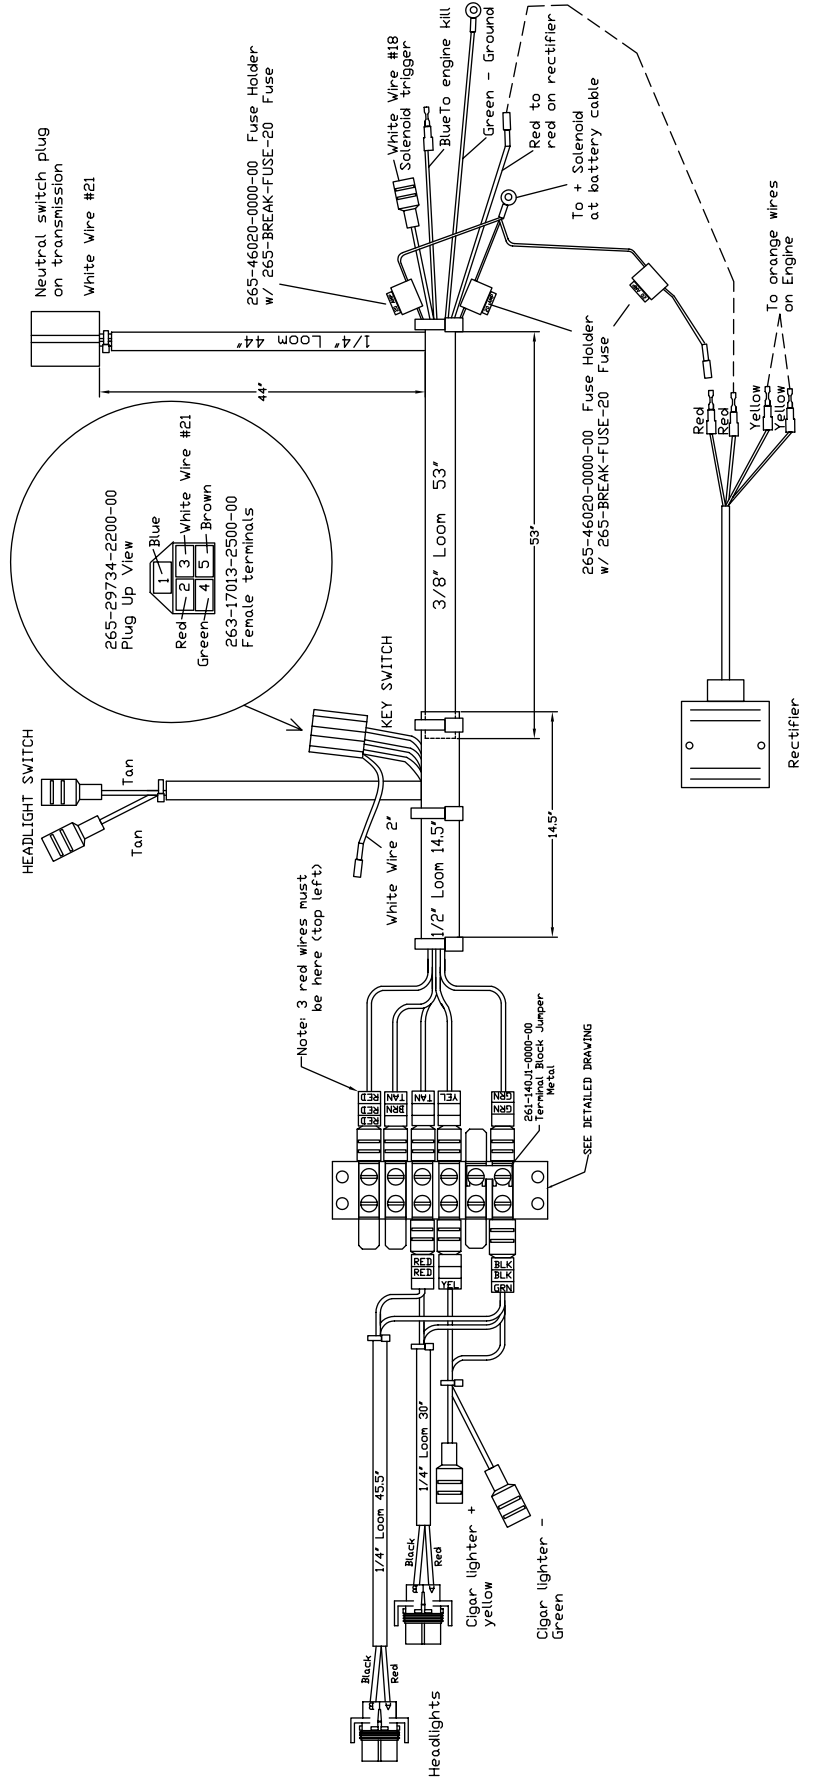

KOHLER® Engines 277cc Wiring Diagram

HONDA 390cc Wiring Diagram

the rectifier wiring may vary
by engine manufacturer

SUBARU

265cc Wiring Diagram

VANGUARD COMMERCIAL POWER 479cc Wiring Diagram

SUBARU 653cc Wiring Diagram

48VOLT 2WD Wiring Harness Diagram

LSV 48V Wiring Harness

Note wire color change @ rear lights on early models

WIRING DIAGRAM Gas / Electric Hybrid

WIRING DIAGRAM Terminal Blocks

650cc / 479cc
GASOLINE MODELS

Honda
GASOLINE MODELS

265cc / 277cc
GASOLINE MODELS

48 Volt

ELECTRIC MODELS