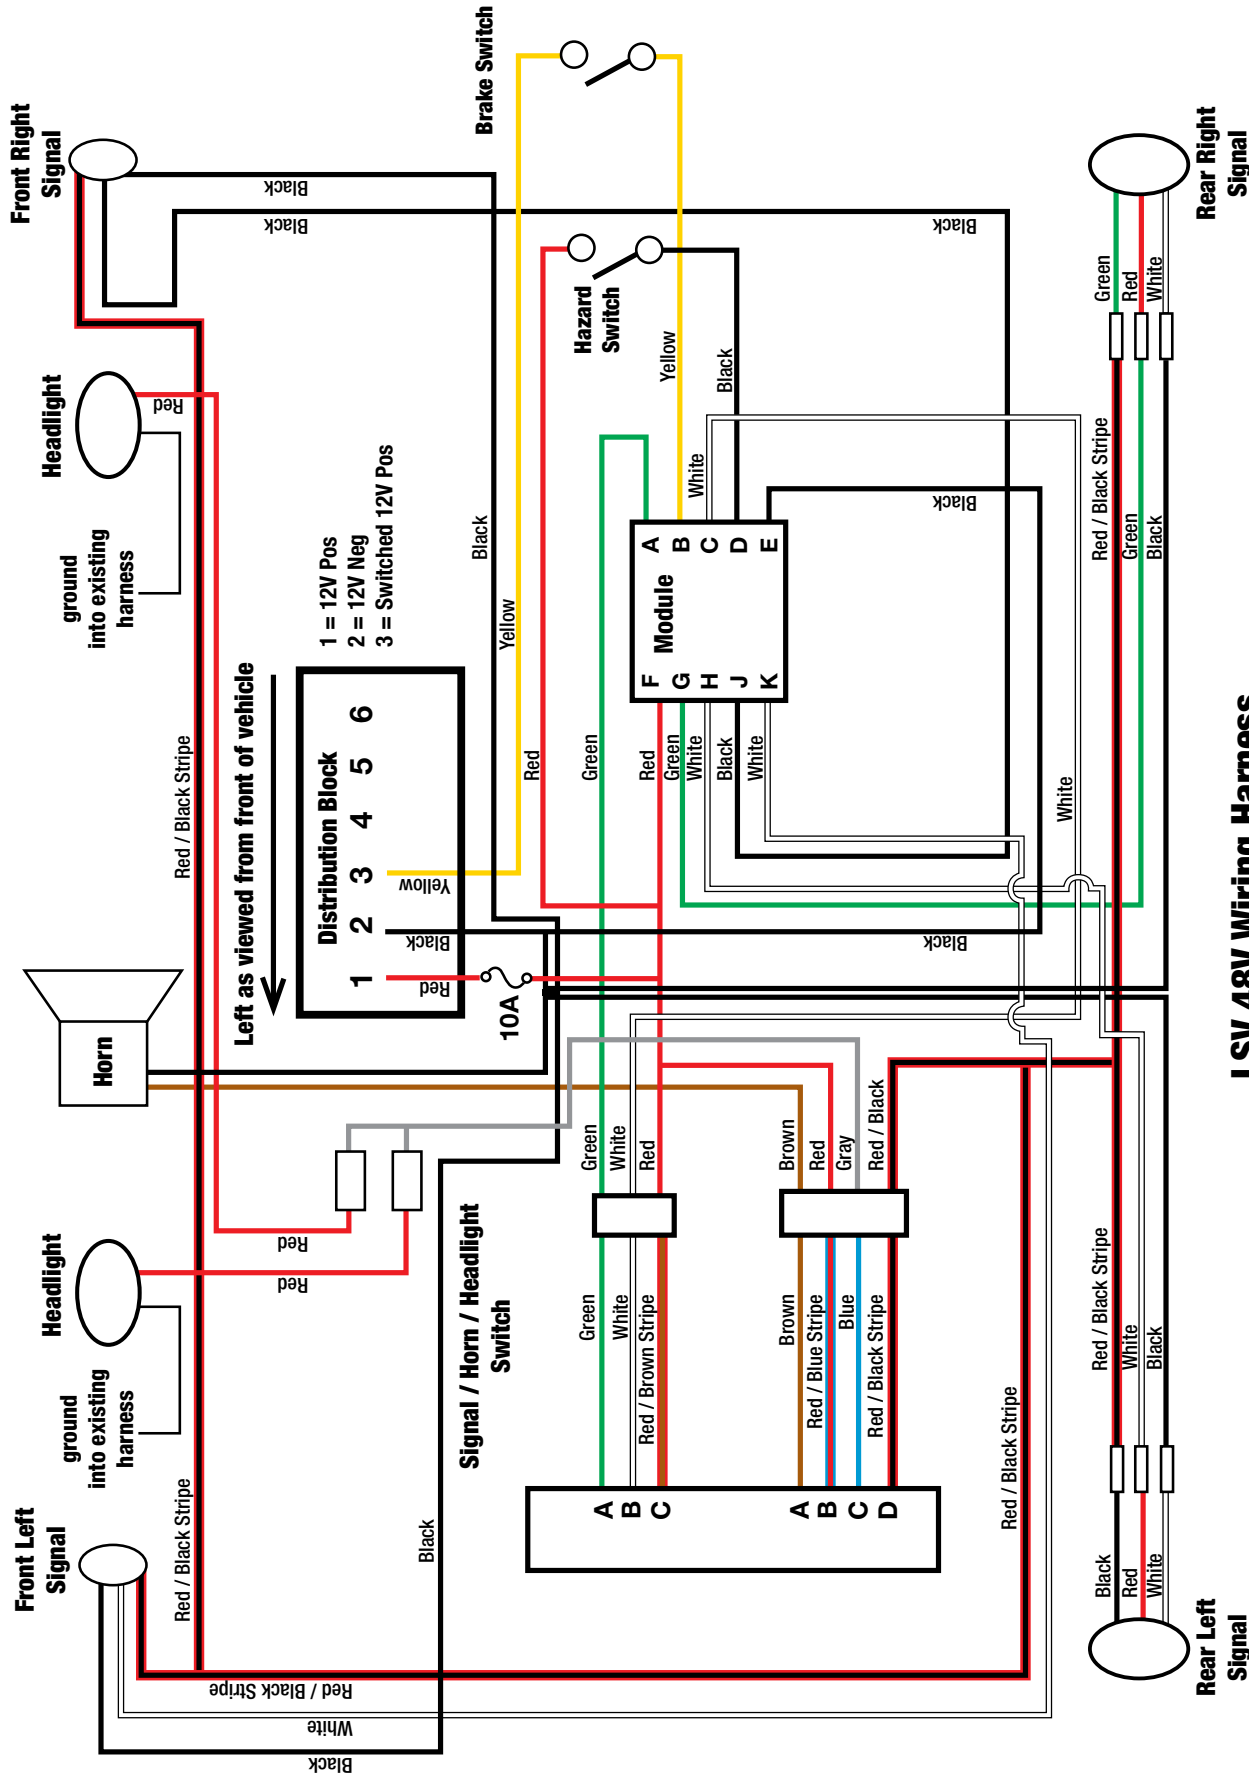

KOHLER® Engines 277cc Wiring Diagram

HONDA 390cc Wiring Diagram

the rectifier wiring may vary
by engine manufacturer

SUBARU

265cc Wiring Diagram

VANGUARD COMMERCIAL POWER 479cc Wiring Diagram

SUBARU 653cc Wiring Diagram

48VOLT 2WD Wiring Harness Diagram

LSV 48V Wiring Harness

Note wire color change @ rear lights on early models

WIRING DIAGRAM Gas / Electric Hybrid

WIRING DIAGRAM Terminal Blocks

650cc / 479cc
GASOLINE MODELS

Honda
GASOLINE MODELS

265cc / 277cc
GASOLINE MODELS

48 Volt

ELECTRIC MODELS