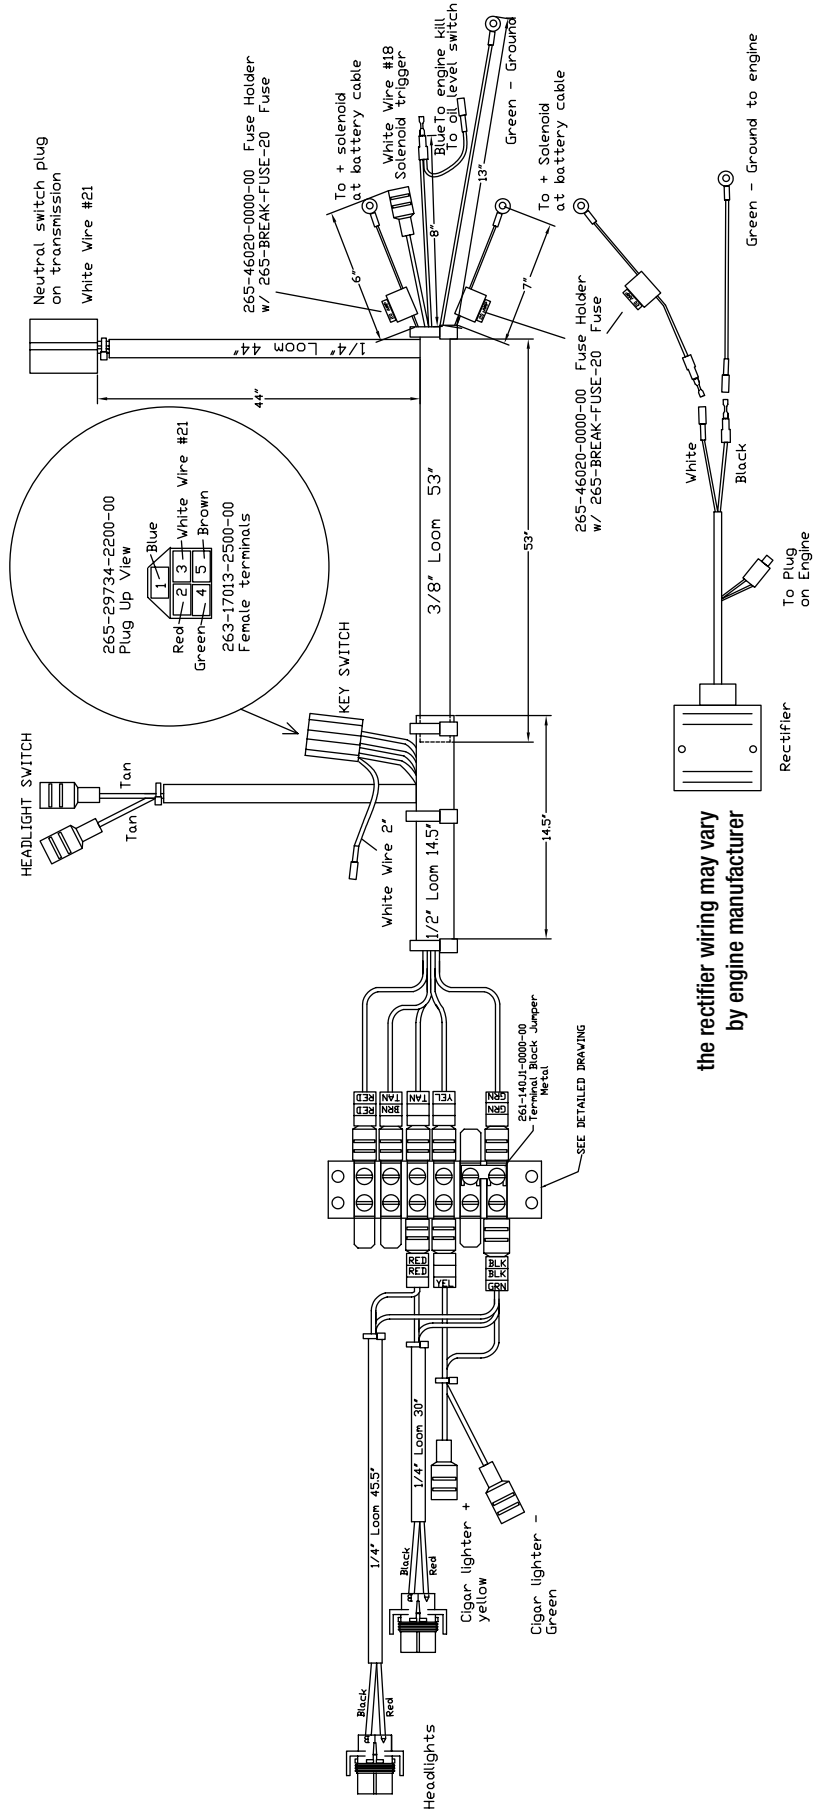

KOHLER® Engines 277cc Wiring Diagram

HONDA 390cc Wiring Diagram

the rectifier wiring may vary
by engine manufacturer

SUBARU

265cc Wiring Diagram

VANGUARD COMMERCIAL POWER 479cc Wiring Diagram

SUBARU 653cc Wiring Diagram

48VOLT 2WD Wiring Harness Diagram

LSV 48V Wiring Harness

Note wire color change @ rear lights on early models

WIRING DIAGRAM Gas / Electric Hybrid

WIRING DIAGRAM Terminal Blocks

650cc / 479cc
GASOLINE MODELS

Honda
GASOLINE MODELS

265cc / 277cc
GASOLINE MODELS

48 Volt

ELECTRIC MODELS