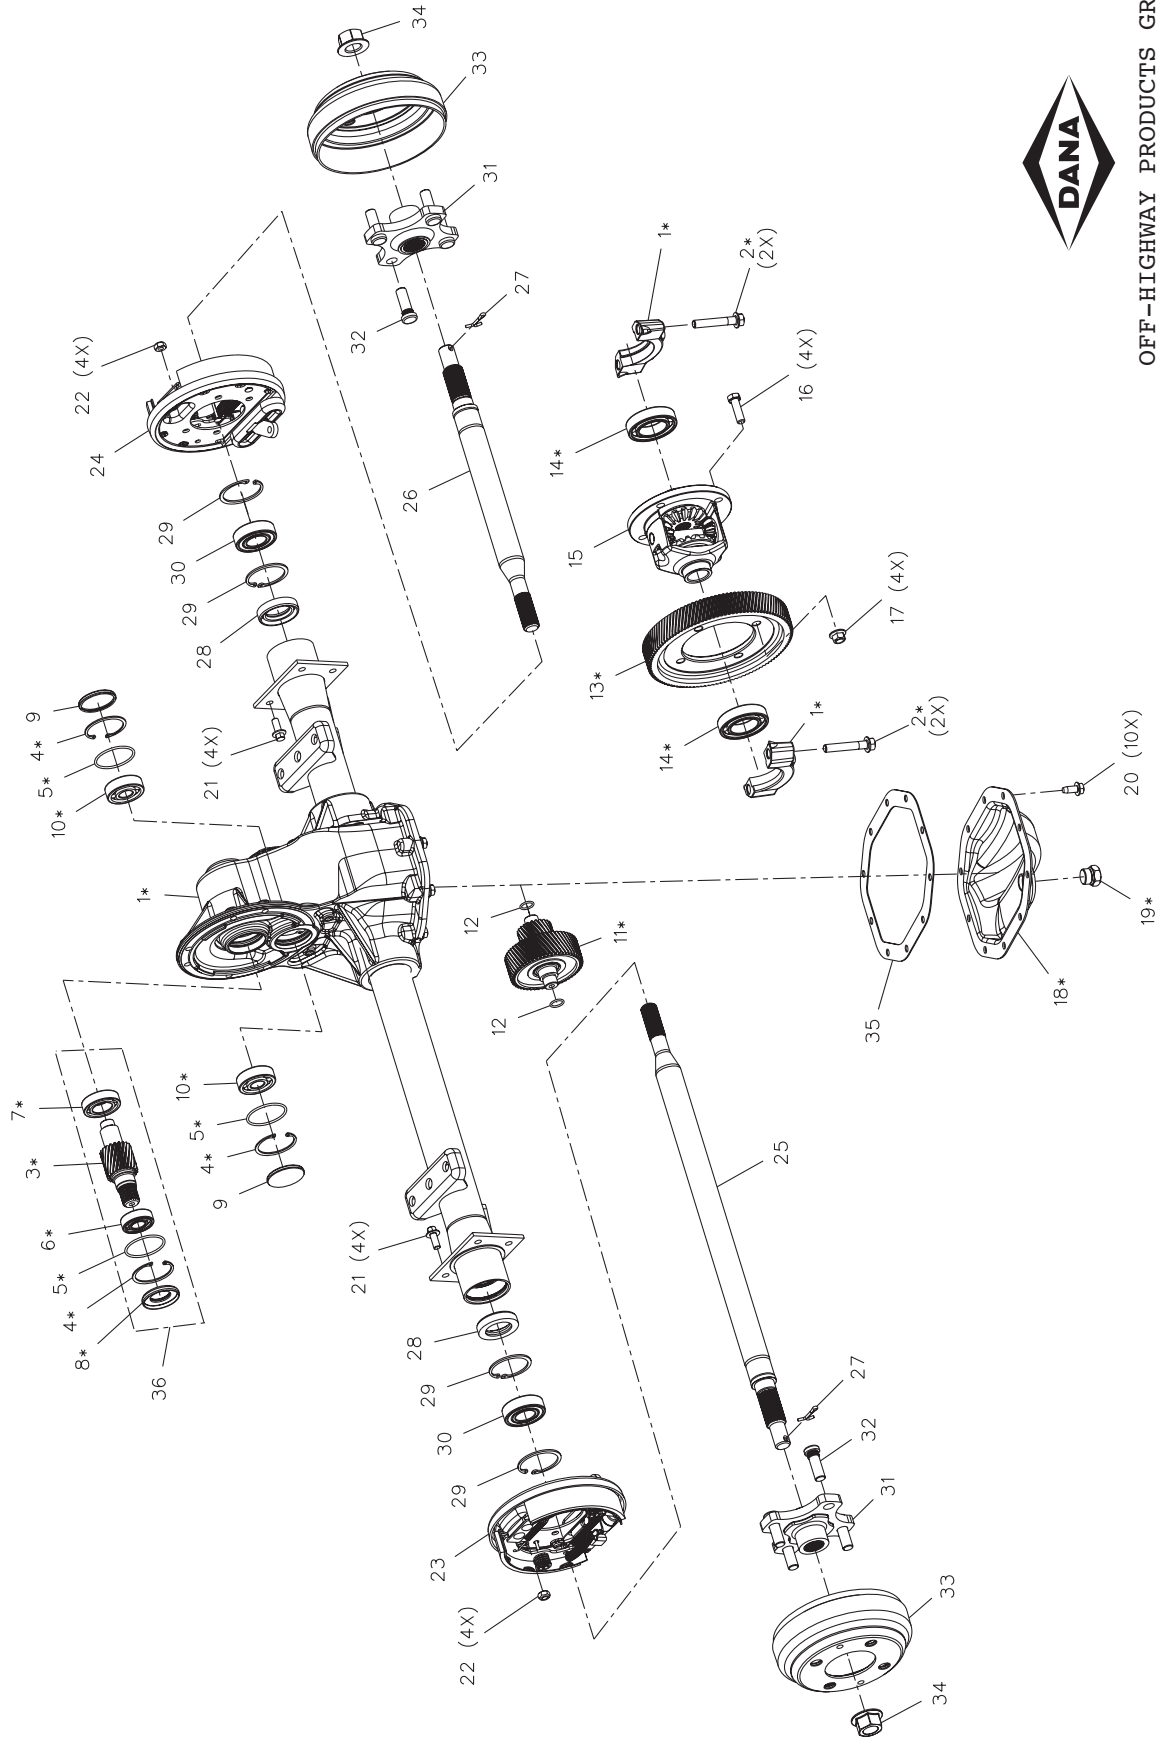

2 WHEEL DRIVE ELECTRIC

(2-20840)

TRANSAXLE

PARTS BREAKDOWN

**Please contact our Customer Service
Department (800-643-7332)
To special order DANA Transaxle Parts**

Key No.	DANA Part No.	No. Required	Description
S			
1	012CH379X	1	Housing, Axle, Service (Incl. 1, 2)
2	527A10	4	Bolt, Bearing Cap
3	012GS389	1	Gear, Input
4	012HR101	3	Ring, Retaining
5	012HH118	3	"O" Ring
6	012HD112	1	Bearing, Ball
7	012HD104	1	Bearing, Ball
8	012HH152	1	Seal, Oil – Input shaft
9	012HG138	2	Plug, End Cap
10	012HD111	2	Bearing, Ball
11	012GZ134X	1	Assembly, Gear, Intermediate
12	012HH101	2	"O" Ring
13	012GS284	1	Drive Gear
14	585994	2	Bearing, Ball
15	012DA120X	1	Assembly, Differential
16	012HM128	4	Bolt, Hex
17	012HN138	4	Nut, Lock
18	012CV121-4	1	Plate, Cover
19	012HN122	1	Plug, Hex Head
20	527A6-1	10	Screw, Tapping
21	070HM251-1	8	Screw, Flange Head
22	070HN218	8	Nut, Lock
23	012WD119-1X	1	Assembly, Brake (L.H.)
24	012WD119-2X	1	Assembly, Brake (R.H.)
25	012SR128-9	1	Shaft, Axle (L.H.)
26	012SR128-10	1	Shaft, Axle (R.H.)
27	012HR130	2	Pin, Cotter
28	012HH107	2	Seal, Oil
29	840293	4	Ring, Retaining
30	012HD106	2	Bearing, Ball
31	012HU143X	2	Assembly, Hub, Wheel
32	527A3-1	8	Bolt, Wheel
33	012WA123	2	Drum, Brake
34	012HN127	2	Nut, Hex, Flange
35	012HG147	1	Gasket, Cover Plate
36	012LK174	*	Kit, Input Gear (Incl. 3, 4, 5, 6, 7, 8)
37	012GS397	*	Kit, Internal Gears (Incl. 3, 11, 13)
38	012HD137	*	Kit, Ball Bearings (Incl. 6, 7, 10, 14)
39	012KX103X	*	Kit, Carrier Cover Assy (Incl. 18, 19)

**OFF-HIGHWAY PRODUCTS GROUP
DANA HOLDING CORPORATION
FREDERICKTOWN, OH 43019
SERVICE PARTS REPLACEMENT LISTING
DATE ISSUED: 09/11/2009**

**MODEL NO.: 012AJ428-2
DESCRIPTION: AXLE ASSEMBLY,
REAR (ELECTRIC)**

OFF-HIGHWAY PRODUCTS GROUP
 DANA HOLDING CORPORATION
 DATE ISSUED 9/11/2009

MODEL 012AJ428-2

* INCLUDED IN A KIT (SEE PARTS LIST)