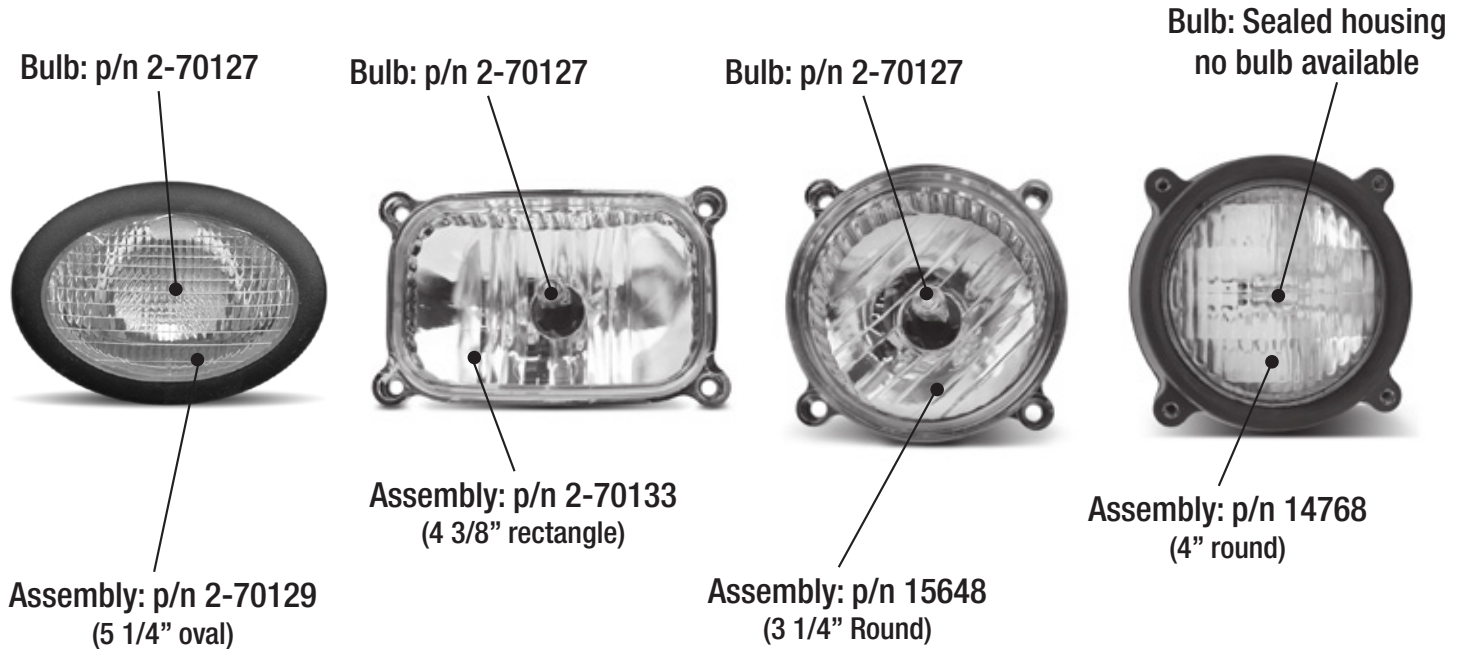

LIGHT ASSEMBLIES AND BULBS

American SportWorks made UTVs have had several types of headlight housings. The following images cover all models of American SportWorks made utility vehicles.

Measurements are taken from left to right of the visible portion of the lens

Depending on your year of manufacture, this housing either has a "push-in" or "twist-in" bulb