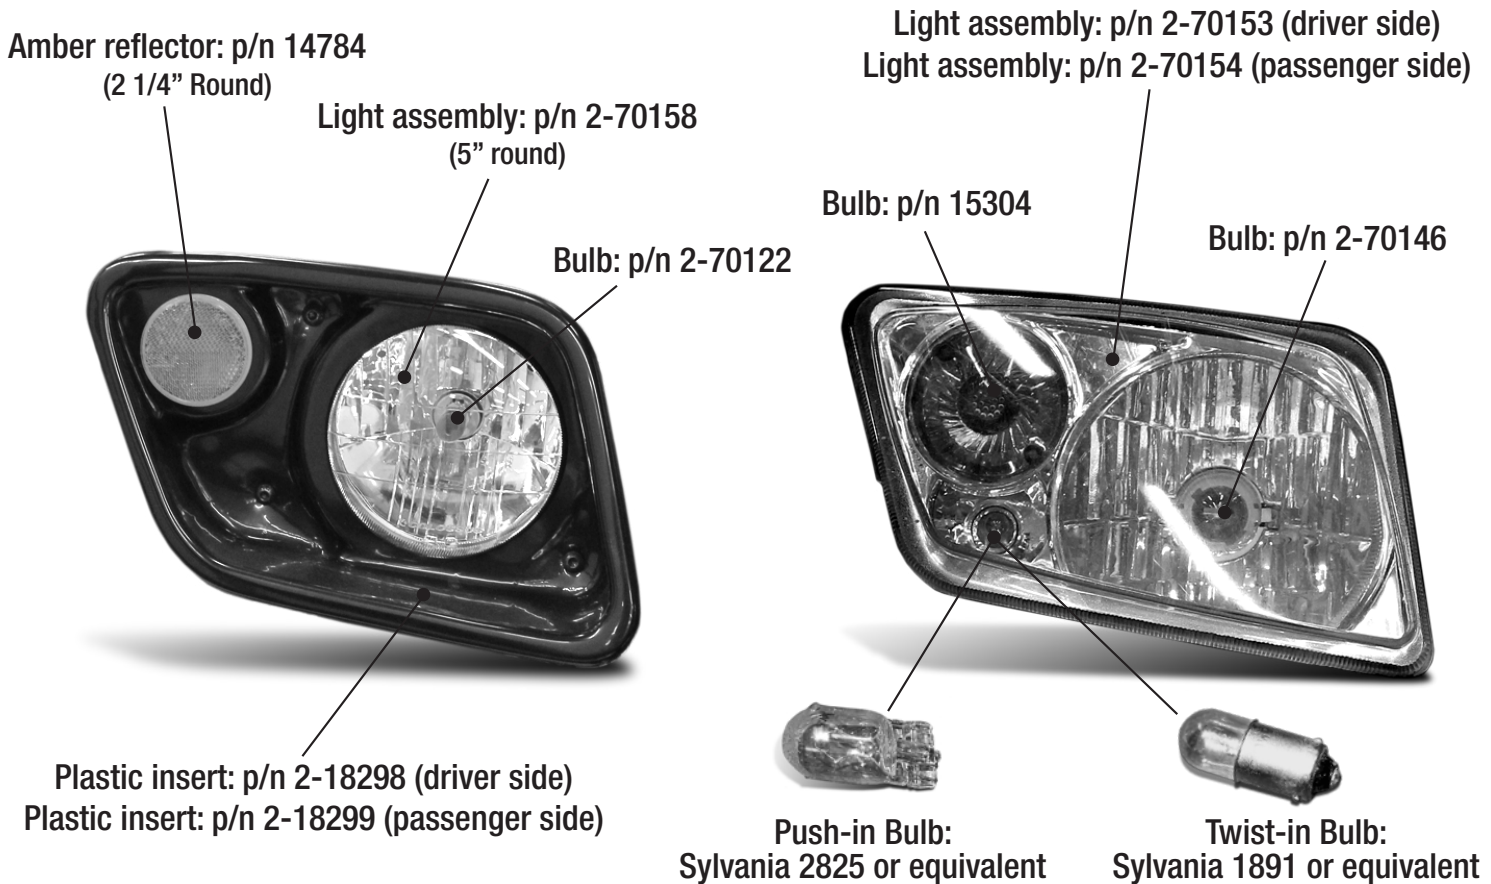

LIGHT ASSEMBLIES AND BULBS

American SportWorks made UTVs have had several types of headlight housings. The following images cover all models of American SportWorks made utility vehicles.

Measurements are taken from left to right of the visible portion of the lens

Depending on your year of manufacture, this housing either has a "push-in" or "twist-in" bulb